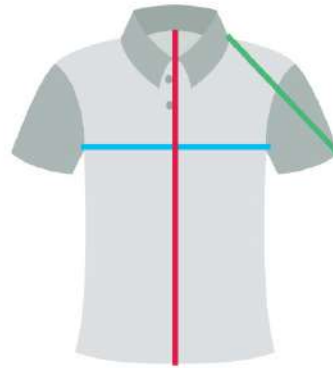

**LENGTH:**  
Measure from inside bottom of the collar to bottom of front hem

**S**  
Height: 4'3"  
Weight: 57

**M**  
Height: 4'9"  
Weight: 79

**L**  
Height: 4'11"  
Weight: 78