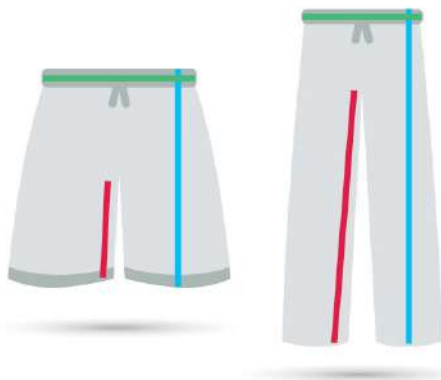

SIZING GUIDE

adidas Women's Condivo 20 Short

A1032960

How To Measure for the Perfect Fit:

LENGTH:
Measure from top of waistband to bottom hem

WIDTH:
Measure unstretched waistband from one side to the other
*For waist circumference of item - double width measurement

INSEAM:
Measure inner most seam to bottom hem

SIZE	LENGTH	WIDTH	INSEAM
XXS	N/A	N/A	N/A
XS	12.5	12	4
S	12.5	14	4
M	13.5	15	4
L	14	15.5	4
XL	14.5	16.5	4
XXL	N/A	N/A	N/A