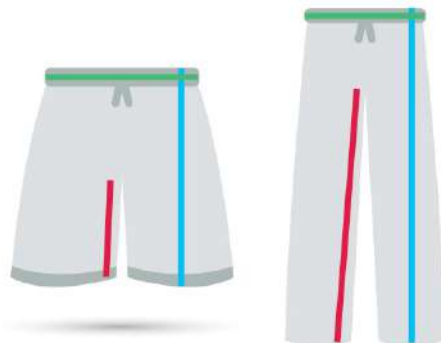

SIZING GUIDE

adidas Tastigo 19 Short

A1020265

How To Measure for the Perfect Fit:

LENGTH:
Measure from top of waistband to bottom hem

WIDTH:
Measure unstretched waistband from one side to the other

INSEAM:
Measure inner most seam to bottom hem