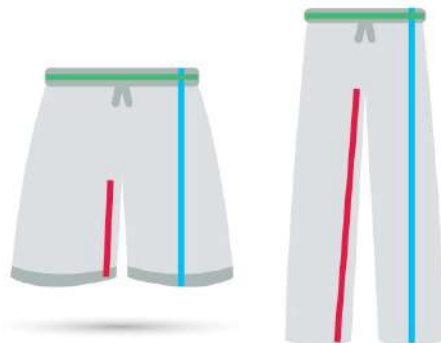

SIZING GUIDE

adidas Parma 16 Short

A82253

How To Measure for the Perfect Fit:

LENGTH:
Measure from top of waistband to bottom hem

WIDTH:
Measure unstretched waistband from one side to the other
*For waist circumference of item - double width measurement

INSEAM:
Measure inner most seam to bottom hem

YOUTH

ADULT

SIZE	LENGTH	WIDTH	INSEAM
XXS	11	9.5	5
XS	11	10	5
S	13	11	6
M	14.5	12	6
L	15.5	12.5	7
XL	16	13	7

XS	15.5	11	7
S	15.5	12	7
M	16	15	7
L	17	15	7
XL	17.5	16.5	7
XXL	17.5	18	7

*All measurements are in inches.