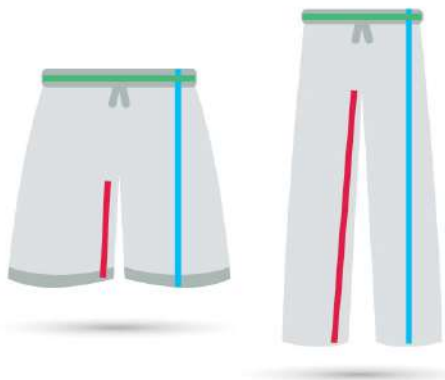

SIZING GUIDE

adidas Tastigo 19 Women's Short

A1020267

How To Measure for the Perfect Fit:

LENGTH:
Measure from top of waistband to bottom hem

WIDTH:
Measure unstretched waistband from one side to the other
*For waist circumference of item - double width measurement

INSEAM:
Measure inner most seam to bottom hem

SIZE	LENGTH	WIDTH	INSEAM
XXS	N/A	N/A	N/A
XS	N/A	N/A	N/A
S	12.5	12.5	4
M	12.5	13.5	4
L	12.5	14.5	4
XL	13	16	4
XXL	14	17.5	4.5

*All measurements are in inches.