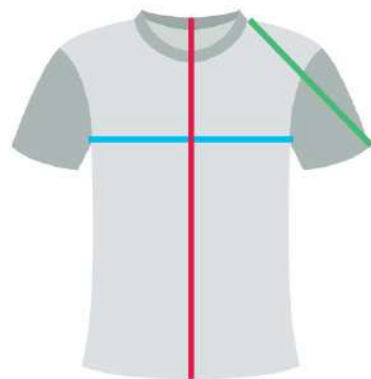

**SIZING GUIDE**

**adidas Condivo 20 Jersey**

A1032914

**How To Measure for the Perfect Fit:**

**CHEST ACROSS:**  
Measure from armpit to armpit  
\*For chest circumference of item - double chest across measurement

**SLEEVE:**  
Measure from bottom on neck to fullest length of sleeve

**LENGTH:**  
Measure from top of collar to bottom of front hem

**S**  
Height: 4'3"  
Weight: 57

**M**  
Height: 4'9"  
Weight: 79

**L**  
Height: 4'11"  
Weight: 78