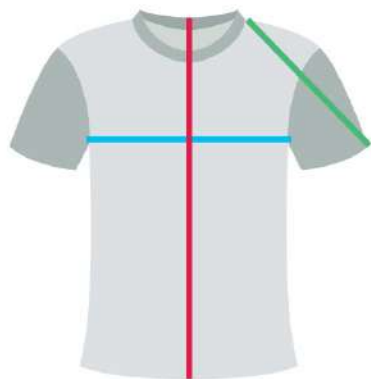

SIZING GUIDE

adidas Entrada 18 Jersey

A1002140

How To Measure for the Perfect Fit:

CHEST ACROSS:
Measure from armpit to armpit
*For chest circumference of item - double chest across measurement

SLEEVE:
Measure from bottom on neck to fullest length of sleeve

LENGTH:
Measure from top of collar to bottom of front hem

YOUTH

ADULT

SIZE	CHEST ACROSS	SLEEVE	LENGTH
XXS	13	9.5	17
XS	14	10.5	18.5
S	15.5	11	20
M	16.5	12	21.5
L	18.5	13.5	24
XL	19.5	14.5	26.5

XS	17	12.5	27
S	18	14	28
M	20	14.5	29
L	22.5	14.5	29
XL	24.5	15	30.5
XXL	25.5	15	31.5

*All measurements are in inches.