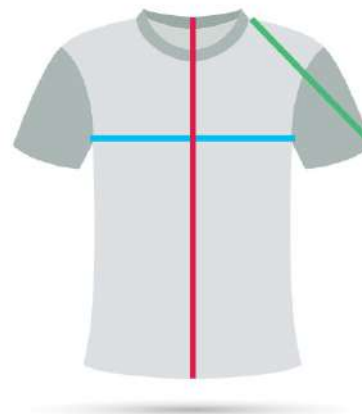

adidas Women's Condivo 20 Training Jersey

A1032968

How To Measure for the Perfect Fit:

CHEST ACROSS:
Measure from armpit to armpit
*For chest circumference of item - double chest across measurement

SLEEVE:
Measure from bottom on neck to fullest length of sleeve

LENGTH:
Measure from top of collar to bottom of front hem

SIZE	CHEST ACROSS	SLEEVE	LENGTH
XXS	N/A	N/A	N/A
XS	19	10	24
S	20	10	24.5
M	21	11	25
L	22	11	25
XL	24	12	25.5
XXL	N/A	N/A	N/A

*All measurements are in inches.