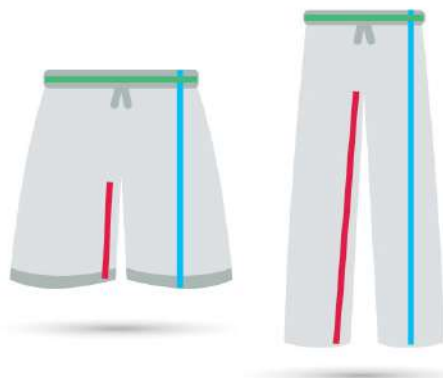

SIZING GUIDE

adidas Women's Condivo 20 Training Pant

A1032966

How To Measure for the Perfect Fit:

LENGTH:
Measure from top of waistband to bottom hem

WIDTH:
Measure unstretched waistband from one side to the other
*For waist circumference of item - double width measurement

INSEAM:
Measure inner most seam to bottom hem

SIZE	LENGTH	WIDTH	INSEAM
XXS	36	12.5	29
XS	37	13.5	30
S	37	15	30
M	37.5	16	30
L	38	17	30
XL	39	18	30
XXL	N/A	N/A	N/A