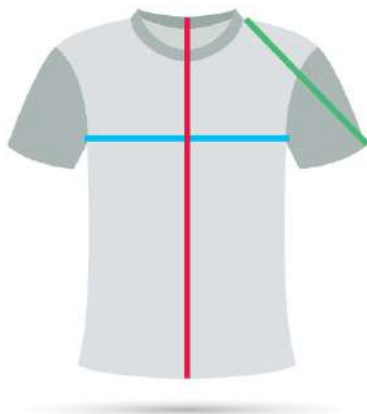

#### How To Measure for the Perfect Fit:

**CHEST ACROSS:**  
Measure from armpit to armpit

\*For chest circumference of item - double chest across measurement

**SLEEVE:**  
Measure from bottom on neck to fullest length of sleeve

**LENGTH:**  
Measure from top of collar to bottom of front hem