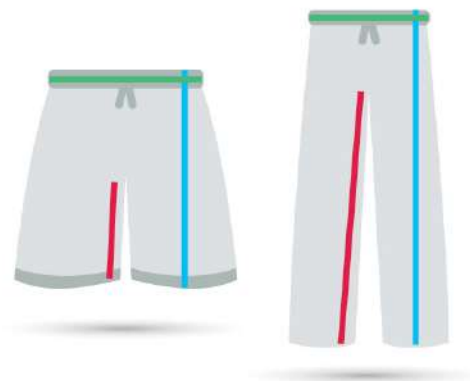

adidas Women's Condivo 20 Training Short

A1032970

How To Measure for the Perfect Fit:

- **LENGTH:**
  Measure from top of waistband to bottom hem

- **WIDTH:**
  Measure unstretched waistband from one side to the other
  *For waist circumference of item - double width measurement

- **INSEAM:**
  Measure inner most seam to bottom hem

SIZE	LENGTH	WIDTH	INSEAM
XXS	N/A	N/A	N/A
XS	11	12.5	3.5
S	11.5	14	3.5
M	12	15.5	3.5
L	12	16	3.5
XL	13	17	3.5
XXL	N/A	N/A	N/A

*All measurements are in inches.