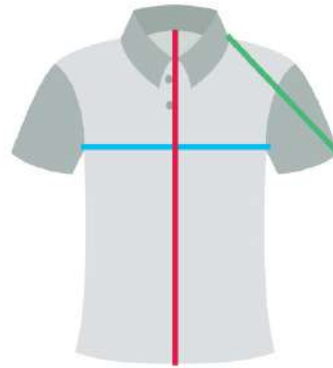

ADIDAS CONDIVO 20 TRAINING TOP

SIZING GUIDE

adidas Condivo 20 Training Top

A1032944

How To Measure for the Perfect Fit:

CHEST ACROSS:
Measure from armpit to armpit
*For chest circumference of item - double chest across measurement

SLEEVE:
Measure from bottom of neck to fullest length of sleeve

LENGTH:
Measure from inside bottom of the collar to bottom of front hem

YS
Height: 4'3"
Weight: 57

YM
Height: 4'8"
Weight: 78

YL
Height: 5'8"
Weight: 118

	SIZE	CHEST ACROSS	SLEEVE	LENGTH
YOUTH	XXS	N/A	N/A	N/A
	XS	14.5	22	20
	S	16.5	24.5	22
	M	17.5	27	24
	L	19	28	25
	XL	N/A	N/A	N/A
ADULT	XS	18.5	32	26
	S	19.5	32.5	26.5
	M	21	33	28
	L	22	33	28.5
	XL	24.5	34	29.5
	XXL	27	34.5	30

*All measurements are in inches.