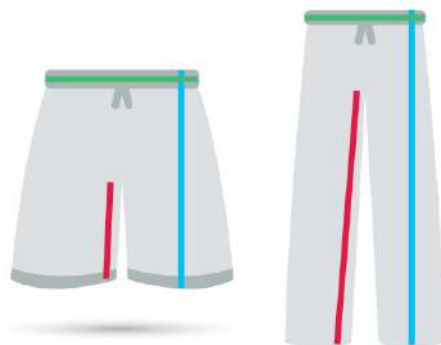

SIZING GUIDE

adidas Condivo 20 Goalkeeper Short

A1034082

How To Measure for the Perfect Fit:

LENGTH:
Measure from top of waistband to bottom hem

WIDTH:
Measure unstretched waistband from one side to the other
*For waist circumference of item - double width measurement

INSEAM:
Measure inner most seam to bottom hem