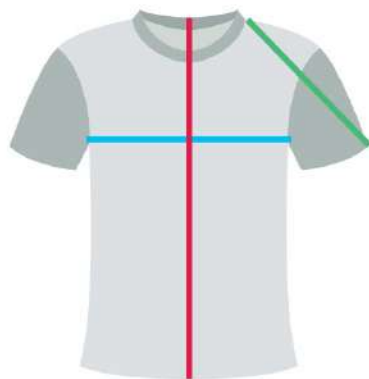

SIZING GUIDE

adidas Adipro 20 Long Sleeve Goalkeeper Jersey

A1034078

How To Measure for the Perfect Fit:

CHEST ACROSS:
Measure from armpit to armpit
*For chest circumference of item - double chest across measurement

SLEEVE:
Measure from bottom on neck to fullest length of sleeve

LENGTH:
Measure from top of collar to bottom of front hem