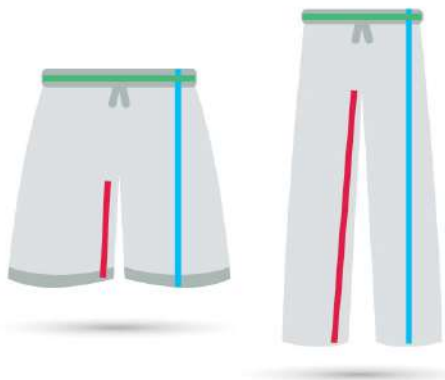

SIZING GUIDE

adidas Women's Parma 16 Short

A82254

How To Measure for the Perfect Fit:

LENGTH:
Measure from top of waistband to bottom hem

WIDTH:
Measure unstretched waistband from one side to the other
*For waist circumference of item - double width measurement

INSEAM:
Measure inner most seam to bottom hem

SIZE	LENGTH	WIDTH	INSEAM
XXS	N/A	N/A	N/A
XS	12.5	12.5	3.5
S	12.5	13.5	3.5
M	13.5	14.5	3.5
L	14	16	3.5
XL	14	16.5	3.5
XXL	15.5	18	3.5

*All measurements are in inches.